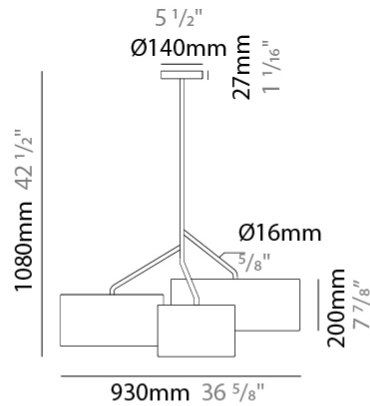

PROJECT	
TYPE	
SPECIFIER	
QUANTITY	
DATE	

SENIA SUSPENSION

D111093-

base number	Finish (Diamond)	Finish Options	Finish Options	Finish Options

1. To build a product code in our configurator select the specify button on the base model # product page
2. To build a manual product code on this datasheet choose from the options listed below in blue font and add the suffix to the base model #

GENERAL

Series: Senia
Brand: Ole
Division: Design
Mounting Type: Suspension
Mounting Location: Ceiling
Subcategory: Up/Down Light

PHYSICAL

Shape: Drum
Diameter (mm): 930
Diameter (in): 36 ⁵/₈
Height (mm): 1080
Height (in): 42 ¹/₂
Light Distribution: Direct / Indirect
Fixture Finish: BEI / BLK / BLU / COG / DGN / GRY / MRN / MOC / MUS / OLV / SIL / STN / TER / WHI
Holder Finish: WHI / MBK
Fixture Material: Fabric Cord / Metal
Upon Request: Mix lampshade colors. Other fabric cord colors available upon request (see downloadable finish chart)

ELECTRICAL

Number of Lamps: 3
Lamp Type: LED Retrofit
Lamp Shape: A19
Bulb Included: Bulb Not Included
Max. Wattage Per Lamp (W): 15
Lamp Base: E26
Input Voltage (V): 120
Upon Request: 277Vac / GU24

LED

OPTICAL

RATINGS AND CERTIFICATIONS

Certified By: Certified for North American Standards
IP rating: IP20